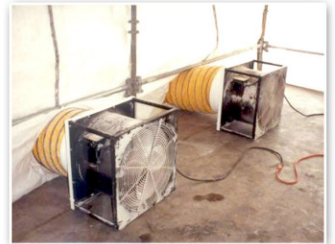

INDUSTRIAL
Minerals (NZ) Ltd

Freephone NZ 0800 646 372

Freephone AU 1800 309 734

Industrial Grade Ventilation Systems